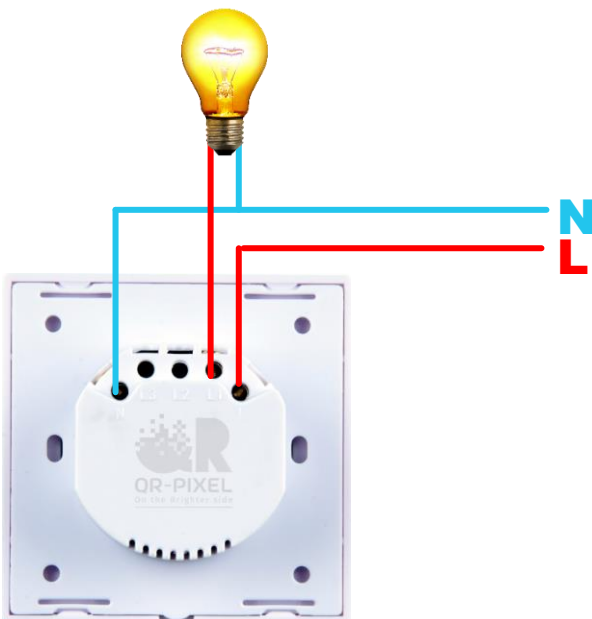

DESCRIPTION:

Qlite, Smart Dimmer Switch lets you turn your Lights On and OFF, also adjust the brightness, according to a schedule, with a smart App, and with the installation of accessories, in responds to voice commands, motion or even your location.

SPECIFICATIONS

- Single channels switching & Dimming controller
- Switching & linear Dimming Functions
- Schedule the timing ON/OFF
- Input voltage : AC 100-240 50/60Hz
- Max Load : 400W
- Wireless Type: WIFI 2.4 Ghz
- Wireless standard :IEEE 802.11 b/g/n
- WIFI range 30M
- Module Size: 120 x 76 x 34 mm

WIRING DIAGRAM

ADVANTAGES:

- Easy Installation - Quick installation with step-by-step guide.
- Advanced 0-100% Dimming with precise 1% dimming levels- Set the desired brightness from 0-100% to meet your ambience and cut down your bill.
- Hand-free Voice Control – Compatible with Amazon Alexa and Google home. Make your hand-free smart home life more convenient and easier.
- Remote Control with Timer and Schedule of the dimmable smart switch from anywhere. All Qlite smart switches can be combined in one group, so you can dim/on/off different room lighting with one click.
- Real time status display on the Qlite Home app.
- Led Backlit can be controlled during Night-time.